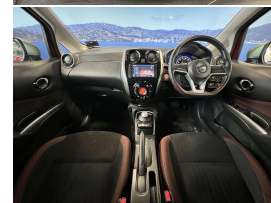

## 2017 Nissan Note Hybrid Premier - Apple Car Play Android

Vehicle	Odometer	Engine	Seats	Stock ID
Details	85.165 km	1200 cc	-	15818