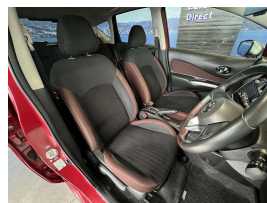

## 2017 Nissan Note Hybrid Premier - Apple Car Play Android

Vehicle	Odometer	Engine	Seats	Stock ID
Details	85.165 km	1200 cc	-	15818