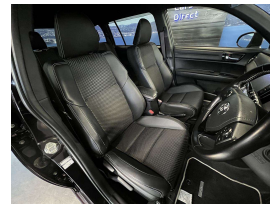

Wholesale Cars Direct

2015 Toyota Corolla Fielder Hybrid G WXB - Grade 4.5.

Vehicle	Odometer	Engine	Seats	Stock ID
Details	67.115 km	1500 cc	-	16168

TRADE IN's

All trade ins can be facilitated here quickly and easily