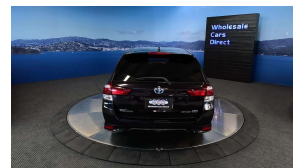

Wholesale Cars Direct

2015 Toyota Corolla Fielder Hybrid G WXB - Grade 4.5.

Vehicle	Odometer	Engine	Seats	Stock ID
Details	67.115 km	1500 cc	-	16168

TRADE IN's

All trade ins can be facilitated here quickly and easily