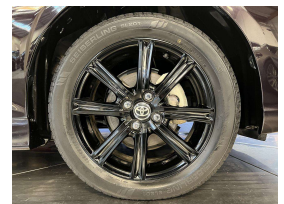

Wholesale Cars Direct

2015 Toyota Corolla Fielder Hybrid G WXB - Grade 4.5.

Vehicle	Odometer	Engine	Seats	Stock ID
Details	67.115 km	1500 cc	-	16168

TRADE IN's

All trade ins can be facilitated here quickly and easily