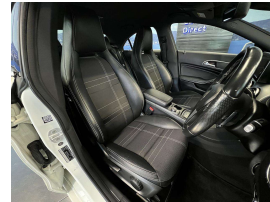

Wholesale Cars Direct

2014 Mercedes-Benz CLA 180 Radar Safety Pack - 18" alloys

Vehicle	Odometer	Engine	Seats	Stock ID
Details	56.142 km	1600 cc	5	16061

TRADE IN's

All trade ins can be facilitated here quickly and easily