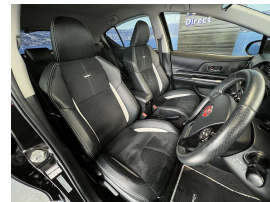

## 2016 Toyota Aqua Hybrid G GS - Apple Car Play Android Auto

Vehicle	Odometer	Engine	Seats	Stock ID
Details	50.937 km	1500 cc	-	15778

Quality is not a marketing act at Wholesale Cars Direct, it is who we are.

This unmarked immaculate grade 4.5 Hybrid G GS comes with a very impressive list of features including forward collision warning, Heated seats, Lane departure warning, NZ stereo, Bluetooth handsfree, music streaming, Apple Carplay, Android auto, Reverse camera, Factory 17 inch 2 tone alloy wheels, Partial Leather interior with Microfibre inserts, Cruise control, Proximity key entry, Auto headlights, Push button start, Height adjustable drivers seat, ABS, ISOFIX child seat anchor points, Split folding rear seats, 3 Point seat belts for all seats and Climate control. Its Hybrid drivetrain uses both a 54kw 1.5 Litre petrol engine and a 45kw electric motor.