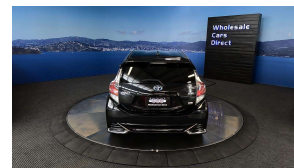

## 2016 Toyota Aqua Hybrid G GS - Apple Car Play Android Auto

Vehicle	Odometer	Engine	Seats	Stock ID
Details	50.937 km	1500 cc	-	15778

Quality is not a marketing act at Wholesale Cars Direct, it is who we are.

This unmarked immaculate grade 4.5 Hybrid G GS comes with a very impressive list of features including forward collision warning, Heated seats, Lane departure warning, NZ stereo, Bluetooth handsfree, music streaming, Apple Carplay, Android auto, Reverse camera, Factory 17 inch 2 tone alloy wheels, Partial Leather interior with Microfibre inserts, Cruise control, Proximity key entry, Auto headlights, Push button start, Height adjustable drivers seat, ABS, ISOFIX child seat anchor points, Split folding rear seats, 3 Point seat belts for all seats and Climate control. Its Hybrid drivetrain uses both a 54kw 1.5 Litre petrol engine and a 45kw electric motor.