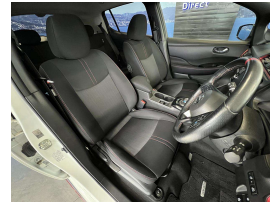

Wholesale Cars Direct

2019 Nissan Leaf Nismo 40kwh - 98.9% SOH - Grade 4.5 A -

Vehicle	Odometer	Engine	Seats	Stock ID
Details	64,516 km	0 cc	-	16103

TRADE IN's

All trade ins can be facilitated here quickly and easily