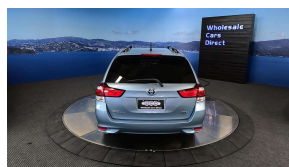

Wholesale Cars Direct

2016 Toyota Corolla Hybrid Fielder G - 12,400 klm - Grade

Vehicle	Odometer	Engine	Seats	Stock ID
Details	12.402 km	1500 cc	-	16160

TRADE IN's

All trade ins can be facilitated here quickly and easily