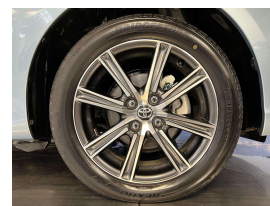

Wholesale Cars Direct

2016 Toyota Corolla Hybrid Fielder G - 12,400 klm - Grade

Vehicle	Odometer	Engine	Seats	Stock ID
Details	12.402 km	1500 cc	-	16160

TRADE IN's

All trade ins can be facilitated here quickly and easily