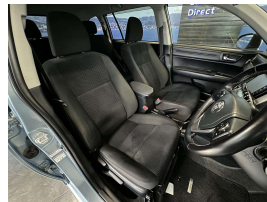

Wholesale Cars Direct

2016 Toyota Corolla Hybrid Fielder G - 12,400 klm - Grade

Vehicle	Odometer	Engine	Seats	Stock ID
Details	12.402 km	1500 cc	-	16160

TRADE IN's

All trade ins can be facilitated here quickly and easily