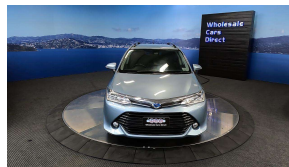

Wholesale Cars Direct

2016 Toyota Corolla Hybrid Fielder G - 12,400 klm - Grade

Vehicle	Odometer	Engine	Seats	Stock ID
Details	12.402 km	1500 cc	-	16160

TRADE IN's

All trade ins can be facilitated here quickly and easily