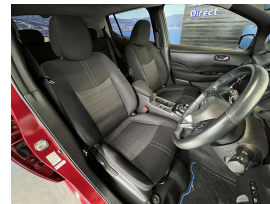

Wholesale Cars Direct

2020 Nissan Leaf XV 40Kwh - Facelift - Dash Upgrade - Grade

Vehicle	Odometer	Engine	Seats	Stock ID
Details	53.317 km	0 cc	5	16064

TRADE IN's

All trade ins can be facilitated here quickly and easily