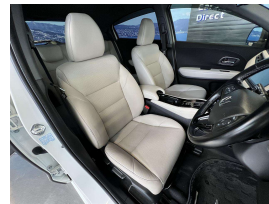

Wholesale Cars Direct

2016 Honda Vezel Hybrid Z - Leather - Aple Car Play Android

Vehicle	Odometer	Engine	Seats	Stock ID
Details	37.500 km	1500 cc	-	15571

Quality is not a marketing act at Wholesale Cars Direct, it is who we are.

Stunning full leather, this vehicle is just immaculate. We installed a NZ stereo with Bluetooth handsfree, music streaming, Apple CarPlay, Android auto with reverse camera. It comes with cruise control, 8 x SRS Airbags, Proximity keyless entry, Stability Control, Paddle shift, Heated seats, Dual side climate control, Isofix car seat anchor points, Push button start, 3 Point seat belts for all seats, 18 inch 2 tone factory alloys. Driven by a 1.5 Litre petrol engine that develops 97kw of power and an electric engine that develops a further 22kw.