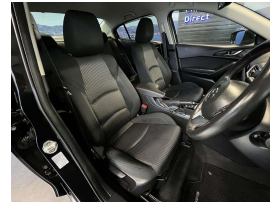

Wholesale Cars Direct

2015 Mazda Axela 1.5S - Apple Car Play Android Auto - Grade

Vehicle	Odometer	Engine	Seats	Stock ID
Details	72.100 km	1500 cc	-	15891

TRADE IN's

All trade ins can be facilitated here quickly and easily