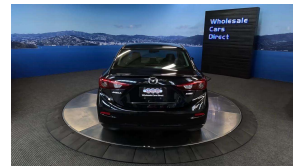

Wholesale Cars Direct

2015 Mazda Axela 1.5S - Apple Car Play Android Auto - Grade

Vehicle	Odometer	Engine	Seats	Stock ID
Details	72.100 km	1500 cc	-	15891

TRADE IN's

All trade ins can be facilitated here quickly and easily