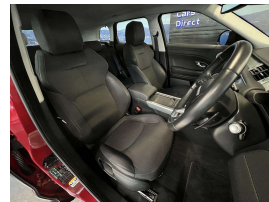

Wholesale Cars Direct

2017 Land Rover Range Rover Evoque SE AWD - Grade 4.5 -

Vehicle	Odometer	Engine	Seats	Stock ID
Details	37.373 km	2000 cc	5	16074

TRADE IN's

All trade ins can be facilitated here quickly and easily