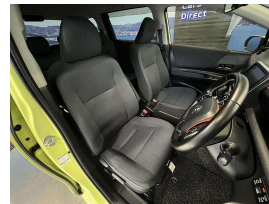

## 2016 Toyota Sienta G - 7 Seater - Grade 4.5 - Apple Car Play

Vehicle	Odometer	Engine	Seats	Stock ID
Details	15.500 km	1500 cc	-	15826