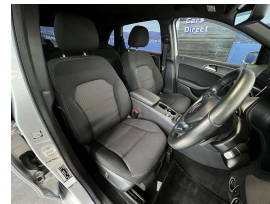

Quality is not a marketing act at Wholesale Cars Direct, it is who we are.

Exceptional value facelift B 180 loaded with features such as navigation & stereo upgraded to NZ spec, Bluetooth handsfree, Music streaming, Reverse Camera, Collision prevent assist, Active park assist, Cruise Control, Black Roof interior Trim, Attention assist (Drowsiness Detection) 9 x SRS airbags, Electric memory drivers seat, Parking Sensors, Rear dark tinted glass, Climate air conditioning, 16 inch alloys, Paddle shift tiptronic, Multi Function Steering Wheel, ISOFIX car seat anchor points. Bi-Xenon headlights. The 1.6 Litre Turbo engine develops 90kw.

TRADE IN's

All trade ins can be facilitated here quickly and easily

FINANCE

Using only New Zealand's best finance companies we are focused on ensuring a simple, hassle free experience to have you driving away in your new vehicle as quickly as possible

Wholesale Cars Direct, Phone 0800 22 44 02, Email sales@wcd.co.nz