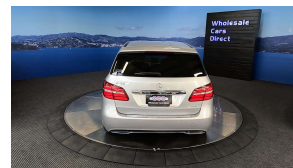

## 2015 Mercedes-Benz B 180 Facelift - NZ Stereo Upgrade -

Vehicle	Odometer	Engine	Seats	Stock ID
Details	46.900 km	1600 cc	-	15716

Quality is not a marketing act at Wholesale Cars Direct, it is who we are.

Exceptional value facelift B 180 loaded with features such as navigation & stereo upgraded to NZ spec, Bluetooth handsfree, Music streaming, Reverse Camera, Collision prevent assist, Active park assist, Cruise Control, Black Roof interior Trim, Attention assist (Drowsiness Detection) 9 x SRS airbags, Electric memory drivers seat, Parking Sensors, Rear dark tinted glass, Climate air conditioning, 16 inch alloys, Paddle shift tiptronic, Multi Function Steering Wheel, ISOFIX car seat anchor points. Bi-Xenon headlights. The 1.6 Litre Turbo engine develops 90kw.