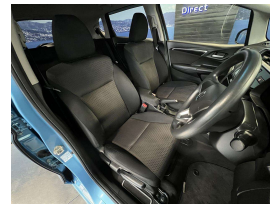

Wholesale Cars Direct

2017 Honda Fit Hybrid - Grade 4.5. \$17,990

Vehicle	Odometer	Engine	Seats	Stock ID
Details	44,040 km	1500 cc	5	16162

TRADE IN's

All trade ins can be facilitated here quickly and easily