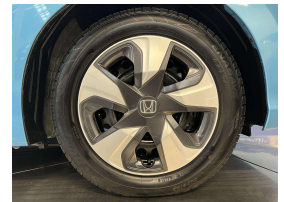

Wholesale Cars Direct

2017 Honda Fit Hybrid - Grade 4.5. \$17,990

Vehicle	Odometer	Engine	Seats	Stock ID
Details	44,040 km	1500 cc	5	16162

TRADE IN's

All trade ins can be facilitated here quickly and easily