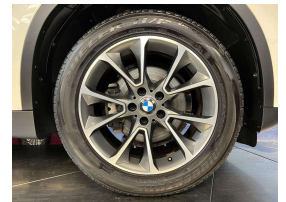

Wholesale Cars Direct

2015 BMW X5 XDrive 35D AWD - Panoramic roof - Grade 4.5

Vehicle	Odometer	Engine	Seats	Stock ID
Details	62.621 km	3000 cc	5	16042

TRADE IN's

All trade ins can be facilitated here quickly and easily