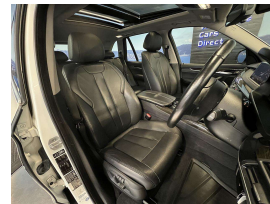

Wholesale Cars Direct

2015 BMW X5 XDrive 35D AWD - Panoramic roof - Grade 4.5

Vehicle	Odometer	Engine	Seats	Stock ID
Details	62.621 km	3000 cc	5	16042

TRADE IN's

All trade ins can be facilitated here quickly and easily