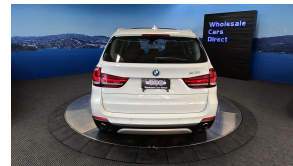

Wholesale Cars Direct

2015 BMW X5 XDrive 35D AWD - Panoramic roof - Grade 4.5

Vehicle	Odometer	Engine	Seats	Stock ID
Details	62.621 km	3000 cc	5	16042

TRADE IN's

All trade ins can be facilitated here quickly and easily