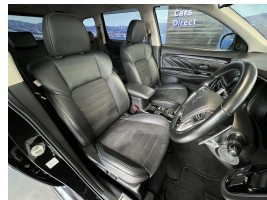

Wholesale Cars Direct

2019 Mitsubishi Outlander PHEV - 100% SOH - G - 2.4L -

Vehicle	Odometer	Engine	Seats	Stock ID
Details	58.486 km	2400 cc	5	16118

TRADE IN's

All trade ins can be facilitated here quickly and easily