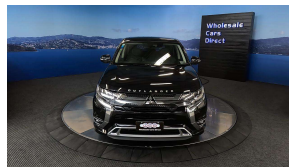

Wholesale Cars Direct

2019 Mitsubishi Outlander PHEV - 100% SOH - G - 2.4L -

Vehicle	Odometer	Engine	Seats	Stock ID
Details	58.486 km	2400 cc	5	16118

TRADE IN's

All trade ins can be facilitated here quickly and easily