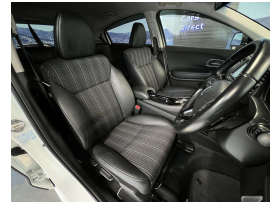

## 2015 Honda Vezel Hybrid Z - Apple Car Play Android Auto -

Vehicle	Odometer	Engine	Seats	Stock ID
Details	54.500 km	1500 cc	-	15824