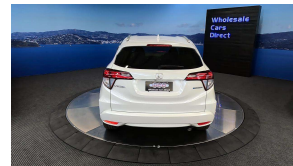

## 2015 Honda Vezel Hybrid Z - Apple Car Play Android Auto -

Vehicle	Odometer	Engine	Seats	Stock ID
Details	54.500 km	1500 cc	-	15824