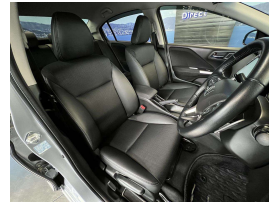

Wholesale Cars Direct

2017 Honda Grace Honda EX - Honda Sensing. \$20,600

Vehicle	Odometer	Engine	Seats	Stock ID
Details	53.600 km	1500 cc	-	15739

Quality is not a marketing act at Wholesale Cars Direct, it is who we are.

This Honda Grace hybrid is one of those cars that is really stunning right through, it has been so well looked after. We replaced the set of tyres through cracks found whilst checking off our Buy Safe check list. It comes with an impressive list of features such as partial leather interior, 8 x SRS Airbags, Reverse camera, Bluetooth, Proximity keyless entry, Stability Control, Paddle shift, Heated seats, Isofix car seat anchor points, Push button start, 3 Point seat belts for all seats, Forward collision warning, Radar cruise control, Lane departure warning. Driven by a 1.5 Litre petrol engine that develops 97kw of power and an electric engine that develops a further 22kw.