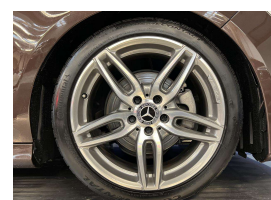

Wholesale Cars Direct

2017 Mercedes-Benz CLA 180 AMG Style - NZ Nav & Stereo

Vehicle	Odometer	Engine	Seats	Stock ID
Details	21.000 km	1600 cc	-	15622

Quality is not a marketing act at Wholesale Cars Direct, it is who we are.

This Mercedes CLA 180 is what WCD is so well known for, not just a grade 4.5, but unmarked, not a scratch, it is immaculate inside & out. Passed the independent FULL mechanical inspection with no fault. The low kilometres for long time value. The 18 inch factory alloys look outstanding, but the the colour "Orient Brown Metallic" it looks stunning, we have never seen this before. We upgraded the navigation & stereo to NZ spec, it also comes with Bluetooth handsfree, music streaming & Reverse Camera, Sports suspension, Heated seats, Parkings sensors, Proximity key, Push button start, Adaptive Cruise control, Collision warning with brake intervention, Lane keep assist, Lane departure warning, 9x SRS airbags, Partial leather interior, Paddle shift tiptronic. Bi-Xenon headlights. The 1.6 Litre Turbo engine develops 90kw.