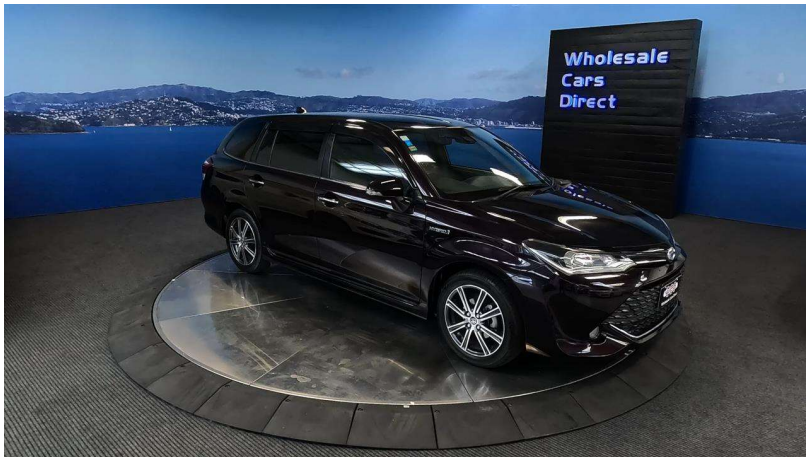

Wholesale Cars Direct

2017 Toyota Corolla Fielder Hybrid G WXB - Grade 4.5 - Appl

Vehicle	Odometer	Engine	Seats	Stock ID
Details	57.262 km	1500 cc	-	16001

TRADE IN's

All trade ins can be facilitated here quickly and easily