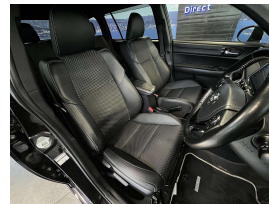

Wholesale Cars Direct

2017 Toyota Corolla Fielder Hybrid G WXB - Grade 4.5 - Appl

Vehicle	Odometer	Engine	Seats	Stock ID
Details	57.262 km	1500 cc	-	16001

TRADE IN's

All trade ins can be facilitated here quickly and easily